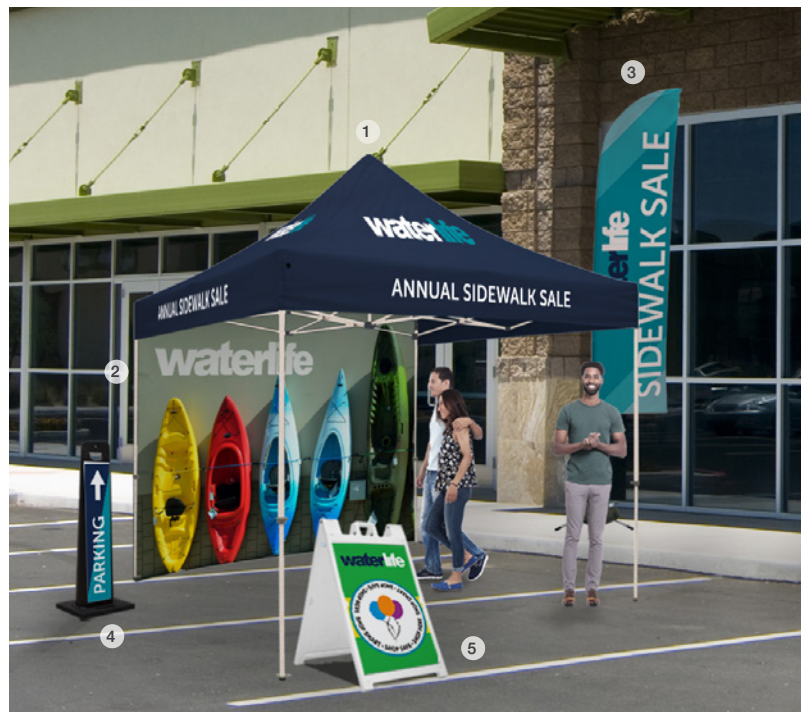

RETAIL

MAXIMIZE YOUR IMPACT

with promotional displays

TOP USE CASES:

Exclusive Releases
Seasonal Sales
Premium Options
Event Announcements

1 Journey Full Wall 2 Journey T Connector Set

- **PROMOTE** weekly discounts to your customers
- **COMMUNICATE** new products and events
- **CREATE** a memorable experience for customers to share
- **ADVERTISE** new locations to the community

SHOWDOWNDISPLAYS.COM

ASI: 87188 PPAI: 254687 SAGE: 67383 UPIC: SHOWDOWN

Showdown
DISPLAYS

COMMUNICATE

- 1 Standard Wall-Mount SEG Glo
- 2 Economy Wood A-Frame 3 Everyday Impress Banner

PROMOTE

- 1 EuroFit™ Evolution Two-Shelf Incline
- 2 Galleria A-Frame 3 EuroFit™ Straight Wall

CREATE

- 1 CounterPop 2 LiteWay Economy Tabletop Retractor
- 3 Indoor Surface Grip Circle 4 Acrylic Prints

ADVERTISE

- 1 Standard Tent 2 Full Wall 3 Streamline Blade
- Sail Sign 4 Parking Pal 5 Signicade Deluxe A-Frame