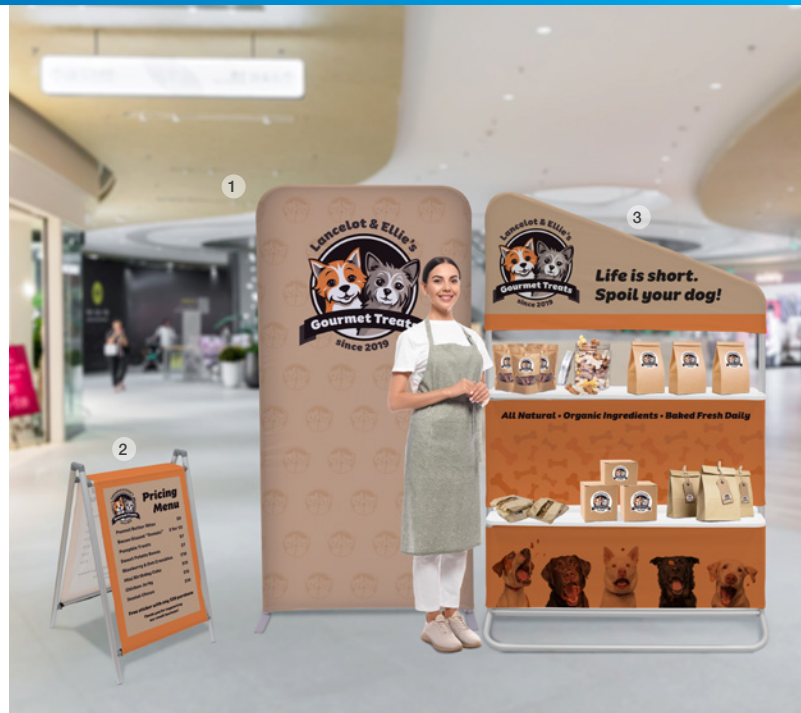

RETAIL

MAXIMIZE YOUR IMPACT

with promotional displays

TOP USE CASES:

Exclusive Releases
Seasonal Sales
Premium Options
Event Announcements

1 Journey Full Wall 2 Journey T Connector Set

- **PROMOTE** weekly discounts to your customers
- **COMMUNICATE** new products and events
- **CREATE** a memorable experience for customers to share
- **ADVERTISE** new locations to the community

SHOWDOWNDISPLAYS.COM

ASI: 87188 PPAI: 254687 SAGE: 67383 UPIC: SHOWDOWN

Showdown
DISPLAYS

COMMUNICATE

- 1 Standard Wall-Mount SEG Glo
- 2 Economy Wood A-Frame 3 Everyday Impress Banner

PROMOTE

- 1 EuroFit™ Evolution Two-Shelf Incline
- 2 Galleria A-Frame 3 EuroFit™ Straight Wall

CREATE

- 1 CounterPop 2 LiteWay Economy Tabletop Retractor
- 3 Indoor Surface Grip Circle 4 Acrylic Prints

ADVERTISE

- 1 Standard Tent 2 Full Wall 3 Streamline Blade
- Sail Sign 4 Parking Pal 5 Signicade Deluxe A-Frame